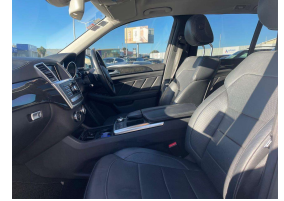

2015 Mercedes-Benz GL 350 CDI AMG Line 7

VEHICLE INFORMATION

Cash Price

Includes GST,
Registration &
Licensing

$39,995

Finance this vehicle
from only

$138.12

per week*

Total Amount Payable

$47,908.80

finance
NOW

Gain peace of mind
with Mechanical
Breakdown Insurance.
Ask us how.

Body

5 door, SUV

Odometer

110,000 km

Engine

3000 cc, CDI Diesel

Fuel Type

Diesel

Transmission

7 Speed Auto, 4WD

Wheels

21.0000"

VIN

-

Reg No.

KWL633

Ext Colour

White

History

-

Seats

7 seats

Interior

Black Leather

Audio

-

Stock ID

12536

2015 Mercedes Benz GL 350 CDI Diesel Facelift AMG Line Top-spec Ltd Edition 7 Seater, NZ New top of the line model! White with Black Leather, 21 inch AMG Sports Alloys, Full Leather with Heated/Cooling/Memory Seats, Heated/Cooling Cup-holders, Dual-Pane Electric Glass Sunroof, Running Boards fitted, LED Lighting, NZ New with Full History, Airmatic Suspension, Parking Sensors, Privacy Glass, Roof Rails, Keyless entry, Towbar fitted, Mercedes Command CD/Stereo/NZ Navigation/Bluetooth and 360 Cameras, Electric Rear Seats, Full Electrics, Remote Locking etc. Move the family with lots of space and options here!

christchurch european | the european specialists

Phone 03 366 8328, Email sales@christchurcheruropean.co.nz
511 Blenheim Road, Sockburn, Christchurch 8042, New Zealand
www.christchurcheruropean.co.nz

Niki Mills - 021 353 315
Paul Mills - 022 536 0868
Michael Mills - 022 043 3700

* Finance calculation based on a 60 month term, 30% deposit and with an example annual fixed interest rate of 9.95%. Actual interest rate may be higher or lower. Includes an establishment fee of $205.00. Full term total amount payable of $47,908.80. Estimate only, not an offer of finance. Terms, conditions and lending criteria apply.