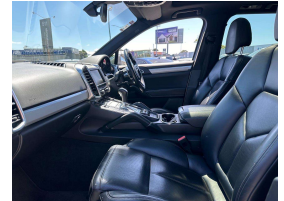

2015 Porsche Cayenne S 4.2 V8 TDI Diesel High-

VEHICLE INFORMATION

Cash Price

Includes GST,
Registration &
Licensing

$54,995

Finance this vehicle
from only

$189.54

per week*

Total Amount Payable

$65,778.94

finance
NOW

Gain peace of mind
with Mechanical
Breakdown Insurance.
Ask us how.

Body

5 door, RV/SUV

Odometer

157,000 km

Engine

4200 cc, Twin Turbo

Fuel Type

Diesel

Transmission

8 Speed Automatic, 4WD

Wheels

22.0000"

VIN

-

Reg No.

QYF928

Ext Colour

Silver Metallic

History

-

Seats

5 seats

Interior

Black Leather

Audio

-

Stock ID

13028

2015 Porsche Cayenne S 4.2 V8 TDI Facelift Model, NZ New vehicle with great history and a unique look!, Facelift Model Cayenne with Revised Lights/Interior/Steering Wheel and Styling, Added Air Suspension option, Upgraded 22 inch Gloss Black Sports Alloys fitted, Black Badging, Privacy Glass, GTS Upgraded Leather Sports Seats, Panoramic Glass Sunroof, Black Badging, Black Window surrounds and Roof Rails, LED Lighting, Heated Seats, Titanium inlays, Touch Screen NZ NAV/CD/AUX/Bluetooth and Reverse Camera, BOSE Surround Sound, Dual Sports Exhausts, 850NM V8 TDI Torque!, Detachable Towbar fitted, Full Electrics etc. The best Cayenne model!

christchurch european | the european specialists

Phone 03 366 8328, Email sales@christchurcheruropean.co.nz
511 Blenheim Road, Sockburn, Christchurch 8042, New Zealand
www.christchurcheruropean.co.nz

Niki Mills - 021 353 315
Paul Mills - 022 536 0868
Josh Giles - 021 087 54777

* Finance calculation based on a 60 month term, 30% deposit and with an example annual fixed interest rate of 9.95%. Actual interest rate may be higher or lower. Includes an establishment fee of $205.00. Full term total amount payable of $65,778.94. Estimate only, not an offer of finance. Terms, conditions and lending criteria apply.