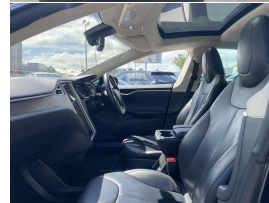

2014 Tesla Model S P85+

VEHICLE INFORMATION

Cash Price

Includes GST,
Registration &
Licensing

$39,995

Finance this vehicle
from only

$138.12

per week*

Total Amount Payable

$47,908.80

finance
NOW

Gain peace of mind
with Mechanical
Breakdown Insurance.
Ask us how.

Body

Sedan

Odometer

99,000 km

Engine

-

Fuel Type

Electric

Transmission

Automatic

Wheels

21.0000"

VIN

-

Reg No.

PBU936

Ext Colour

Dark Blue Metallic

History

-

Seats

5 seats

Interior

Black Leather

Audio

-

Stock ID

12353

2014 Tesla Model S P85+ Sedan, Dark Blue Metallic with Black Leather, Upgraded 21 inch Sports Alloys fitted, Large Touch Screen interface with Google NZ Navigation NAV Maps/CD/AUX/Bluetooth Phone/Music Streaming, Dual Glass Sunroof, Tesla Auto-Pilot, 0-100 Km/h instant response in just over 4 seconds, Reverse Camera, Tesla Cruise Assist, Climate Air, ABS Brakes, Heated Seats, Tesla Digital Dash, Full Electrics etc. Tesla updates completed. These now represent fantastic value for money for a Luxury EV!

christchurch european | the european specialists

Phone 03 366 8328, Email sales@christchurcheruropean.co.nz
511 Blenheim Road, Sockburn, Christchurch 8042, New Zealand
www.christchurcheruropean.co.nz

Niki Mills - 021 353 315
Paul Mills - 022 536 0868
Michael Mills - 022 043 3700

* Finance calculation based on a 60 month term, 30% deposit and with an example annual fixed interest rate of 9.95%. Actual interest rate may be higher or lower. Includes an establishment fee of $205.00. Full term total amount payable of $47,908.80. Estimate only, not an offer of finance. Terms, conditions and lending criteria apply.