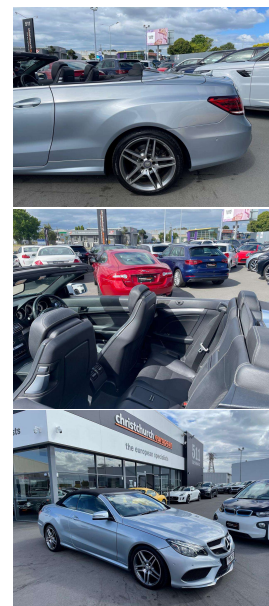

2015 Mercedes-Benz E 350 Diesel AMG Line

VEHICLE INFORMATION

Cash Price

Includes GST,
Registration &
Licensing

\$34,995

Finance this vehicle
from only

\$120.98

per week*

Engine

3000 cc

Fuel Type

Diesel

Transmission

7 Speed Auto

Wheels

18.0000"