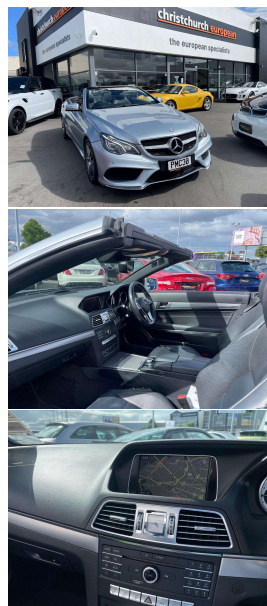

2015 Mercedes-Benz E 350 Diesel AMG Line

VEHICLE INFORMATION

Cash Price

Includes GST,
Registration &
Licensing

$34,995

Finance this vehicle
from only

$120.98

per week*

Total Amount Payable

$41,952.08

finance
NOW

Gain peace of mind
with Mechanical
Breakdown Insurance.
Ask us how.

Body

2 door, Convertible

Odometer

88,000 km

Engine

3000 cc

Fuel Type

Diesel

Transmission

7 Speed Auto

Wheels

18.0000"

VIN

-

Reg No.

PMC30

Ext Colour

Silver/Blue Metallic

History

-

Seats

4 seats

Interior

Black Leather

Audio

-

Stock ID

11532

2015 Mercedes Benz E350 CDI AMG Line Facelift Cabriolet, Facelift Model E-Class with Revised Styling/LED Lighting, 7 Speed Automatic gearbox and improved Mercedes Benz Command System. AMG Line enhanced with AMG 18 inch Sports Alloys, Leather Sports Seats with Heating, Electric Soft-Top Roof, Parking Sensors, Comfort Booster Seats, Titanium inlays, Multiple Airbags, NZ Nav/Bluetooth Phone and Music, Parking Sensors, Bluetec Diesel Performance, Full Electrics etc. Amazing economy in a fun format!.

christchurch european | the european specialists

Phone 03 366 8328, Email sales@christchurcheuropean.co.nz
511 Blenheim Road, Sockburn, Christchurch 8042, New Zealand
www.christchurcheuropean.co.nz

Niki Mills - 021 353 315
Paul Mills - 022 536 0868
Josh Giles - 021 087 54777

* Finance calculation based on a 60 month term, 30% deposit and with an example annual fixed interest rate of 9.95%. Actual interest rate may be higher or lower. Includes an establishment fee of $205.00. Full term total amount payable of $41,952.08. Estimate only, not an offer of finance. Terms, conditions and lending criteria apply.