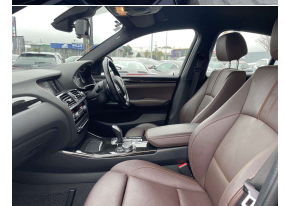

2015 BMW X4 35i XDrive Motorsport 8 Spd

VEHICLE INFORMATION

Cash Price

Includes GST,
Registration &
Licensing

$29,995

Finance this vehicle
from only

$103.83

per week*

Total Amount Payable

$35,995.37

finance
NOW

Gain peace of mind
with Mechanical
Breakdown Insurance.
Ask us how.

Body

5 door, RV/SUV

Odometer

151,000 km

Engine

3000 cc, Twin Turbo

Fuel Type

Petrol

Transmission

8 Speed Automatic, 4WD

Wheels

20.0000"

VIN

-

Reg No.

QQN688

Ext Colour

Navy Blue Metallic

History

-

Seats

5 seats

Interior

Espresso Leather

Audio

-

Stock ID

12766

2015 BMW X4 35i XDrive Motorsport 4WD Coupe, Top spec 225KW 3.0 Twin-Turbo 35i, Added Heads-up display, Radar Adaptive Cruise Control, 360 Cameras, 20 inch Motorsport Alloys, Electric-Tailgate, Full Espresso Leather, Heated/Electric/Memory Seats, LED Lighting, Detachable Towbar, Front Collision assist, Keyless Push Button Start, 8 Speed Automatic, BMW i Drive CD/Stereo/Bluetooth Phone and Music/NZ Navigation, Auto Lights/Wipers, Full Electrics etc. A very good looking and modern Luxury BMW SUV. An immaculately well kept car which is priced to sell!

christchurch european | the european specialists

Phone 03 366 8328, Email sales@christchurcheuropean.co.nz
511 Blenheim Road, Sockburn, Christchurch 8042, New Zealand
www.christchurcheuropean.co.nz

Niki Mills - 021 353 315
Paul Mills - 022 536 0868
Michael Mills - 022 043 3700

* Finance calculation based on a 60 month term, 30% deposit and with an example annual fixed interest rate of 9.95%. Actual interest rate may be higher or lower. Includes an establishment fee of $205.00. Full term total amount payable of $35,995.37. Estimate only, not an offer of finance. Terms, conditions and lending criteria apply.