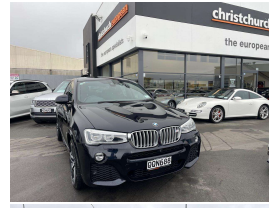

2015 BMW X4 35i XDrive Motorsport 8 Spd

VEHICLE INFORMATION

Cash Price

Includes GST,
Registration &
Licensing

\$29,995

Finance this vehicle
from only

\$103.83

per week*