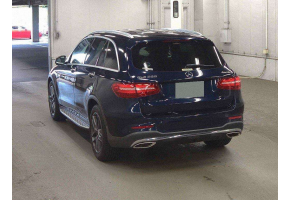

2016 Mercedes-Benz GLC 250 4Matic AMG Line

VEHICLE INFORMATION

Cash Price

Includes GST,
Registration &
Licensing

$39,995

Finance this vehicle
from only

$138.12

per week*

Total Amount Payable

$47,908.80

finance
NOW

Gain peace of mind
with Mechanical
Breakdown Insurance.
Ask us how.

Body

5 door, RV/SUV

Odometer

86,000 km

Engine

2000 cc

Fuel Type

Petrol

Transmission

9 Speed Automatic, 4WD

Wheels

18.0000"

VIN

WDC2539462F032588

Reg No.

-

Ext Colour

Dark Blue Metallic

History

-

Seats

5 seats

Interior

Black Part Leather

Audio

-

Stock ID

13173

2016 Mercedes Benz GLC 250 4Matic 4WD Sport AMG Line, Practical smaller Mercedes Benz Luxury SUV, Economical 2.0 Turbo engine combined with a 9 Speed Automatic gearbox, Unique Navy Blue Metallic with Black Part Leather AMG Line Sports Seats with Heating, Added Radar/Distronic Cruise Control, 18 inch Grey AMG Sport Alloys, Running Boards fitted, Roof Rails, 4Matic 4WD, Privacy Glass, Mercedes Command with NZ NAV/CD/AUX/Bluetooth Streaming and 360 Cameras, Electric Tailgate, Multiple Airbags, Full Electrics and more. Very good value for $s!

Grade 4.5/5 vehicle.

christchurch european

the european specialists

Phone 03 366 8328, Email sales@christchurcheuropean.co.nz
511 Blenheim Road, Sockburn, Christchurch 8042, New Zealand
www.christchurcheuropean.co.nz

Niki Mills - 021 353 315
Paul Mills - 022 536 0868
Michael Mills - 022 043 3700

* Finance calculation based on a 60 month term, 30% deposit and with an example annual fixed interest rate of 9.95%. Actual interest rate may be higher or lower. Includes an establishment fee of $205.00. Full term total amount payable of $47,908.80. Estimate only, not an offer of finance. Terms, conditions and lending criteria apply.