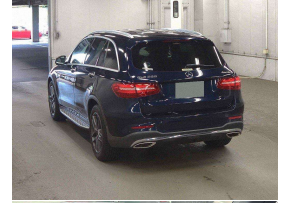

2016 Mercedes-Benz GLC 250 4Matic AMG Line

VEHICLE INFORMATION

Cash Price

Includes GST,
Registration &
Licensing

\$39,995

Finance this vehicle
from only

\$138.12

per week*

Total Amount Payable

\$47,908.80

finance
NOW

Gain peace of mind
with Mechanical
Breakdown Insurance.
Ask us how.

Body

5 door, RV/SUV

Odometer

86,000 km