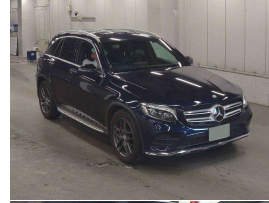

2016 Mercedes-Benz GLC 250 4Matic AMG Line

VEHICLE INFORMATION

Cash Price

Includes GST,
Registration &
Licensing

\$39,995

Finance this vehicle
from only

\$138.12

per week*

Total Amount Payable

\$47,908.80

finance
NOW

Gain peace of mind
with Mechanical
Breakdown Insurance.
Ask us how.

Body

5 door, RV/SUV

Odometer

86,000 km