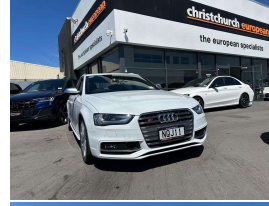

2015 Audi S4 V6 SC Facelift Dual-Clutch Quattro

VEHICLE INFORMATION

Cash Price

Includes GST,
Registration &
Licensing

$34,995

Finance this vehicle
from only

$120.98

per week*

Total Amount Payable

$41,952.08

finance
NOW

Gain peace of mind
with Mechanical
Breakdown Insurance.
Ask us how.

Body

Station Wagon

Odometer

61,000 km

Engine

3000 cc, Supercharged

Fuel Type

Petrol

Transmission

7 Speed Auto, 4WD

Wheels

19.0000"

VIN

-

Reg No.

NQJ11

Ext Colour

Ibis White

History

-

Seats

5 seats

Interior

Black/Red Two tone Leather

Audio

-

Stock ID

13094

2015 Audi S4 Facelift 3.0 V6 SC Quattro Avant, 2015 MY Facelift model with revised Grills, LED Lighting, New Style Steering Wheel etc. Just 61,000kms from new and like new!. Much improved 7 Speed Dual-Clutch gearbox with Auto Stop-Start, Audi Drive-Select with optional Drive/Performance settings, Full Two-tone Leather S4 Sports seating, Heated/Electric Seats, Glass Panoramic Sunroof, Adaptive Cruise Control and Lane Assist Monitors, Privacy Glass, Electric Tailgate, Parking Sensors, Roof rails, Carbon inlays, Brilliant 3.0 Supercharged V6 engine, Push Button Start/Keyless entry, 2x Remote Keys etc. The total package!, fuel use of only 8 litres per 100kms yet still 0-100 in 5 secs performance!

christchurch european | the european specialists

Phone 03 366 8328, Email sales@christchurcheruropean.co.nz
511 Blenheim Road, Sockburn, Christchurch 8042, New Zealand
www.christchurcheruropean.co.nz

Niki Mills - 021 353 315
Paul Mills - 022 536 0868
Josh Giles - 021 087 54777

* Finance calculation based on a 60 month term, 30% deposit and with an example annual fixed interest rate of 9.95%. Actual interest rate may be higher or lower. Includes an establishment fee of $205.00. Full term total amount payable of $41,952.08. Estimate only, not an offer of finance. Terms, conditions and lending criteria apply.