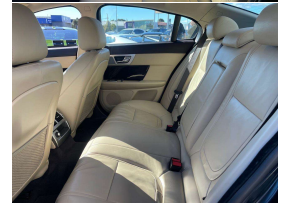

2013 Jaguar XF 2.2 Diesel Facelift Black Edition

VEHICLE INFORMATION

Cash Price

Includes GST,
Registration &
Licensing

$19,995

Finance this vehicle
from only

$69.55

per week*

Total Amount Payable

$24,081.94

finance
NOW

Gain peace of mind
with Mechanical
Breakdown Insurance.
Ask us how.

Body

Sedan

Odometer

66,000 km

Engine

2200 cc

Fuel Type

Diesel

Transmission

8 Speed Automatic

Wheels

18.0000"

VIN

-

Reg No.

-

Ext Colour

Black Metallic

History

-

Seats

5 seats

Interior

Cream Leather

Audio

-

Stock ID

12565

2013 Jaguar XF 2.2 Diesel Facelift Sedan, Black Metallic with Black Exterior Package. Upgraded Factory 18 inch Draco R Sports Alloys in Grey, Black Grills, LED Lighting, 8 Speed Automatic, Super-economical 2.2 Litre Diesel engine, Black Windowframes, Rotary Gear selector, Dark Woodgrain inlays, Touch Screen NZ Radio/NZ Navigation and Bluetooth Phone Kit/Reverse Camera, Multiple Airbags, ABS/ESP, Full Electrics etc. A smart looking low mileage XF here!.

christchurch european | the european specialists

Phone 03 366 8328, Email sales@christchurcheruropean.co.nz
511 Blenheim Road, Sockburn, Christchurch 8042, New Zealand
www.christchurcheruropean.co.nz

Niki Mills - 021 353 315
Paul Mills - 022 536 0868
Josh Giles - 021 087 54777

* Finance calculation based on a 60 month term, 30% deposit and with an example annual fixed interest rate of 9.95%. Actual interest rate may be higher or lower. Includes an establishment fee of $205.00. Full term total amount payable of $24,081.94. Estimate only, not an offer of finance. Terms, conditions and lending criteria apply.