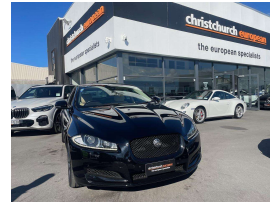

2013 Jaguar XF 2.2 Diesel Facelift Black Edition

VEHICLE INFORMATION

Cash Price

Includes GST,
Registration &
Licensing

\$19,995

Finance this vehicle
from only

\$69.55

per week*

Engine

2200 cc

Fuel Type

Diesel

Transmission

8 Speed Automatic

Wheels

18.0000"

Seats

5 seats

Interior

Cream Leather

Audio

-

Stock ID

12565

2013 Jaguar XF 2.2 Diesel Facelift Sedan, Black Metallic with Black Exterior Package. Upgraded Factory 18 inch Draco R Sports Alloys in Grey, Black Grills, LED Lighting, 8 Speed Automatic, Super-economical 2.2 Litre Diesel engine, Black Windowframes, Rotary Gear selector, Dark Woodgrain inlays, Touch Screen NZ Radio/NZ Navigation and Bluetooth Phone Kit/Reverse Camera, Multiple Airbags, ABS/ESP, Full Electrics etc. A smart looking low mileage XF here!.