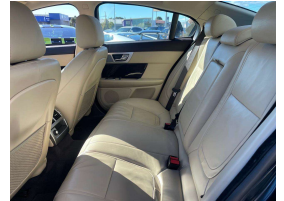

2013 Jaguar XF 2.2 Diesel Facelift Black Edition

VEHICLE INFORMATION

Cash Price

Includes GST,
Registration &
Licensing

$22,995

Finance this vehicle
from only

$79.84

per week*

Total Amount Payable

$27,655.97

finance
NOW

Gain peace of mind
with Mechanical
Breakdown Insurance.
Ask us how.

Body

Sedan

Odometer

66,000 km

Engine

2200 cc

Fuel Type

Diesel

Transmission

8 Speed Automatic

Wheels

18.0000"

VIN

-

Reg No.

-

Ext Colour

Black Metallic

History

-

Seats

5 seats

Interior

Cream Leather

Audio

-

Stock ID

12565

2013 Jaguar XF 2.2 Diesel Facelift Sedan, Black Metallic with Black Exterior Package. Upgraded Factory 18 inch Draco R Sports Alloys in Grey, Black Grills, LED Lighting, 8 Speed Automatic, Super-economical 2.2 Litre Diesel engine, Black Windowframes, Rotary Gear selector, Dark Woodgrain inlays, Touch Screen NZ Radio/NZ Navigation and Bluetooth Phone Kit/Reverse Camera, Multiple Airbags, ABS/ESP, Full Electrics etc. A smart looking low mileage XF here!.

christchurch european | the european specialists

Phone 03 366 8328, Email sales@christchurcheruropean.co.nz
511 Blenheim Road, Sockburn, Christchurch 8042, New Zealand
www.christchurcheruropean.co.nz

Niki Mills - 021 353 315
Paul Mills - 022 536 0868
Michael Mills - 022 043 3700

* Finance calculation based on a 60 month term, 30% deposit and with an example annual fixed interest rate of 9.95%. Actual interest rate may be higher or lower. Includes an establishment fee of $205.00. Full term total amount payable of $27,655.97. Estimate only, not an offer of finance. Terms, conditions and lending criteria apply.