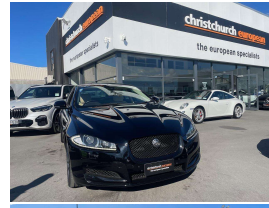

2013 Jaguar XF 2.2 Diesel Facelift Black Edition

VEHICLE INFORMATION

Cash Price

Includes GST,
Registration &
Licensing

\$22,995

Finance this vehicle
from only

\$79.84

per week*

Engine

2200 cc

Fuel Type

Diesel

Transmission

8 Speed Automatic

Wheels

18.0000"

Seats

5 seats

Interior

Cream Leather

Audio

-

Stock ID

12565

2013 Jaguar XF 2.2 Diesel Facelift Sedan, Black Metallic with Black Exterior Package. Upgraded Factory 18 inch Draco R Sports Alloys in Grey, Black Grills, LED Lighting, 8 Speed Automatic, Super-economical 2.2 Litre Diesel engine, Black Windowframes, Rotary Gear selector, Dark Woodgrain inlays, Touch Screen NZ Radio/NZ Navigation and Bluetooth Phone Kit/Reverse Camera, Multiple Airbags, ABS/ESP, Full Electrics etc. A smart looking low mileage XF here!.