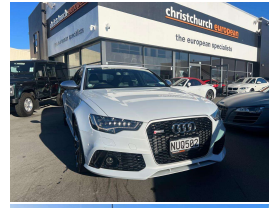

2014 Audi RS6 4.0 V8T Quattro Avant

VEHICLE INFORMATION

Cash Price

Includes GST,
Registration &
Licensing

\$64,995

Finance this vehicle
from only

\$223.82

per week*

Engine

4000 cc, V8 Bi-Turbo

Fuel Type

Petrol

Transmission

8 Speed Automatic, 4WD

Wheels

22.0000"