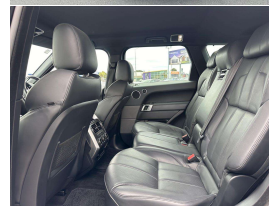

2015 Land Rover Range Rover Sport HSE V6

VEHICLE INFORMATION

Cash Price

Includes GST,
Registration &
Licensing

$54,995

Finance this vehicle
from only

$189.54

per week*

Total Amount Payable

$65,778.94

finance
NOW

Gain peace of mind
with Mechanical
Breakdown Insurance.
Ask us how.

Body

5 door, RV/SUV

Odometer

59,000 km

Engine

3000 cc, Supercharged

Fuel Type

Petrol

Transmission

8 Speed Automatic, 4WD

Wheels

21.0000"

VIN

SALWA2VE4EA390716

Reg No.

-

Ext Colour

Santorini Black Metallic

History

-

Seats

5 seats

Interior

Black Leather

Audio

-

Stock ID

13348

2015 Range Rover Sport HSE V6 Supercharged, A very attractive look in Santorini Black Metallic with Black Leather and Privacy Glass, Just 59,000kms from new! New Generation 3.0 V6 Supercharged engine- a combination of economy/performance and low emissions, Electric/Memory Leather Seats, 21 inch HSE Dynamic Alloys in Grey, LED Lighting, Added Electric fold-away Running Boards, Multiple Airbags, ABS/ESP, Air Suspension, Cruise Control, 4 Zone Climate Air, Red Rear Badge- Dynamic, Touch Screen NZ NAV/CD/AUX/Bluetooth Phone and Music Streaming/Reverse Camera, Full Electrics etc. An excellent model, becoming one of Range Rovers most popular engines!.

christchurch european | the european specialists

Phone 03 366 8328, Email sales@christchurcheuropean.co.nz
511 Blenheim Road, Sockburn, Christchurch 8042, New Zealand
www.christchurcheuropean.co.nz

Niki Mills - 021 353 315
Paul Mills - 022 536 0868
Josh Giles - 021 087 54777

* Finance calculation based on a 60 month term, 30% deposit and with an example annual fixed interest rate of 9.95%. Actual interest rate may be higher or lower. Includes an establishment fee of $205.00. Full term total amount payable of $65,778.94. Estimate only, not an offer of finance. Terms, conditions and lending criteria apply.