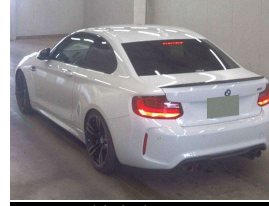

2016 BMW M2 Coupe 365 BHP

VEHICLE INFORMATION

Cash Price

Includes GST,
Registration &
Licensing

\$49,995

Finance this vehicle
from only

\$172.40

per week*

Total Amount Payable

\$59,822.23

finance
NOW

Gain peace of mind
with Mechanical
Breakdown Insurance.
Ask us how.

Body

2 door, Coupe

Odometer

89,000 km

Engine

3000 cc, Turbo

Fuel Type

Petrol

Transmission

Automatic

Wheels

19.0000"