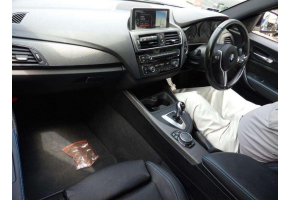

2016 BMW M2 Coupe 365 BHP

VEHICLE INFORMATION

Cash Price

Includes GST,
Registration &
Licensing

$49,995

Finance this vehicle
from only

$172.40

per week*

Total Amount Payable

$59,822.23

finance
NOW

Gain peace of mind
with Mechanical
Breakdown Insurance.
Ask us how.

Body

2 door, Coupe

Odometer

89,000 km

Engine

3000 cc, Turbo

Fuel Type

Petrol

Transmission

Automatic

Wheels

19.0000"

VIN

WBS1H92080V599918

Reg No.

-

Ext Colour

White

History

-

Seats

4 seats

Interior

Black Leather with Blue M

Audio

-

Stock ID

12934

2016 BMW M2 3.0 Turbo Coupe, BMW's pocket-rocket Performance Coupe!, 19 inch Dark Grey Factory M2 Sports Alloys with Blue Brake Calipers, 365 BHP 3.0 Turbo Performance, LED Lighting, Black Leather with BMW Individual Light Blue Stitching detail, Heated/Electric Seats, BMW i Drive with CD/Stereo/Bluetooth Streaming/NZ Nav and Reverse Camera, Parking Sensors, Factory Carbon Motorsport inlays, Cruise Control, Push Button Start, Full Electrics etc. One of BMW's best models!

Arriving Soon, Small holding deposit will secure this vehicle pre-arrival.

christchurch european | the european specialists

Phone 03 366 8328, Email sales@christchurcheuropean.co.nz
511 Blenheim Road, Sockburn, Christchurch 8042, New Zealand
www.christchurcheuropean.co.nz

Niki Mills - 021 353 315
Paul Mills - 022 536 0868
Josh Giles - 021 087 54777

* Finance calculation based on a 60 month term, 30% deposit and with an example annual fixed interest rate of 9.95%. Actual interest rate may be higher or lower. Includes an establishment fee of $205.00. Full term total amount payable of $59,822.23. Estimate only, not an offer of finance. Terms, conditions and lending criteria apply.