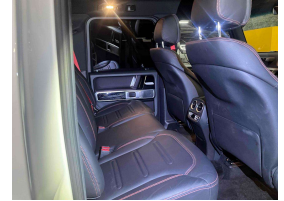

2019 Mercedes-Benz G 350 d 9G 4Matic New

VEHICLE INFORMATION

Cash Price

Includes GST,
Registration &
Licensing

$189,995

Finance this vehicle
from only

$671.36

per week*

Total Amount Payable

$231,551.08

finance
NOW

Gain peace of mind
with Mechanical
Breakdown Insurance.
Ask us how.

Body

5 door, RV/SUV

Odometer

64,000 km

Engine

3000 cc, Turbo

Fuel Type

Diesel

Transmission

9 Speed Automatic, 4WD

Wheels

20.000"

VIN

WDB4633492X323262

Reg No.

-

Ext Colour

White

History

-

Seats

5 seats, Leather

Interior

Black Leather with Red Stitching

Audio

-

Stock ID

13425

2019 Mercedes Benz G 350d 9G 4Matic New Shape G Wagon, A rare car! The latest Facelift version- and much improved- G Wagon model with the economy/torque of Mercedes Benz's brilliant In-line 6 Diesel/600NM engine, Latest 9G Automatic transmission, Revised LED Lighting, Full Facelift Digital Touch Screen Cockpit, Night Edition Styling and Badging, 20 inch AMG Black Sports Alloys, Premium Package Interior with additional Red stitching detail and Leather, Red Seatbelts, Radar Adaptive Cruise Control, Push Button Start, Touch Screen Apple Car Play/NZ Nav/Bluetooth Phone and Music, 360 Cameras, Privacy Glass, Glass Sunroof, Ambient Interior Lighting, Heated Seats, Climate Air, Multiple Airbags, Black Grills, Full Electrics etc. The best-looking late model SUV to own today!

christchurch european | the european specialists

Phone 03 366 8328, Email sales@christchurcheruropean.co.nz
511 Blenheim Road, Sockburn, Christchurch 8042, New Zealand
www.christchurcheruropean.co.nz

Niki Mills - 021 353 315
Paul Mills - 022 536 0868
Josh Giles - 021 087 54777

* Finance calculation based on a 60 month term, 30% deposit and with an example annual fixed interest rate of 10.95%. Actual interest rate may be higher or lower. Includes an establishment fee of $500.00 and a monthly maintenance fee of $10.00. Full term total amount payable of $231,551.08. Estimate only, not an offer of finance. Terms, conditions and lending criteria apply.