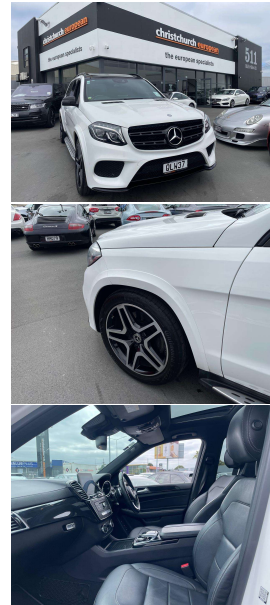

2017 Mercedes-Benz GLS 350d AMG Line Night

VEHICLE INFORMATION

Cash Price

Includes GST,
Registration &
Licensing

\$54,995

Finance this vehicle
from only

\$189.54

per week*

Engine

3000 cc

Fuel Type

Diesel

Transmission

9 Speed Automatic, 4WD

Wheels

21.0000"