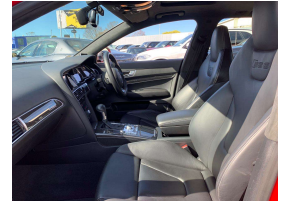

2008 Audi RS6 5.0 V10 Quattro Wagon 580BHP

VEHICLE INFORMATION

Cash Price

Includes GST,
Registration &
Licensing

$44,995

Finance this vehicle
from only

$162.67

per week*

Total Amount Payable

$55,791.53

finance
NOW

Gain peace of mind
with Mechanical
Breakdown Insurance.
Ask us how.

Body

5 door, Station Wagon

Odometer

104,000 km

Engine

5000 cc, V10

Fuel Type

Petrol

Transmission

Automatic, 4WD

Wheels

20.0000"

VIN

WAUZZZ4F48N901356

Reg No.

NEL372

Ext Colour

Imola Red

History

-

Seats

5 seats

Interior

Black Leather RS Sports Seats

Audio

-

Stock ID

13452

2008 Audi RS6 5.0 V10 Quattro 4WD Wagon, The ultimate Audi performance 4WD Wagon! 580 BHP Lamborghini based V10 Performance vehicle, 0-100 in just 4.5 secs!, Full RS Leather Sports Seats, Stunning and rare Imola Red on Black Leather, Solar Glass Sunroof, Carbon Fibre Interior detailing, Keyless Push Button Start, Quattro 4WD, Dual Sports Exhausts, Daytime Running Lights, Privacy Glass, Audi MMI CD/Stereo/AUX/Reverse Camera, Adaptive Cruise Control, RS Flat Bottom Steering Wheel with Paddleshift, BOSE Surround sound, Full Electrics etc. This car is the best RS6 V10 we have ever had, its immaculate!

christchurch european

the european specialists

Phone 03 366 8328, Email sales@christchurcheruropean.co.nz
511 Blenheim Road, Sockburn, Christchurch 8042, New Zealand
www.christchurcheruropean.co.nz

Niki Mills - 021 353 315
Paul Mills - 022 536 0868
Josh Giles - 021 087 54777

* Finance calculation based on a 60 month term, 30% deposit and with an example annual fixed interest rate of 10.95%. Actual interest rate may be higher or lower. Includes an establishment fee of $500.00 and a monthly maintenance fee of $10.00. Full term total amount payable of $55,791.53. Estimate only, not an offer of finance. Terms, conditions and lending criteria apply.