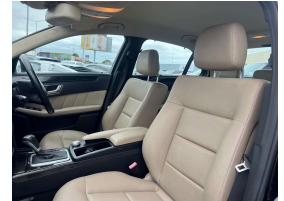

2010 Mercedes-Benz E250 CGI 1.8 Turbo Sedan

VEHICLE INFORMATION

Cash Price

Includes GST,
Registration &
Licensing

$15,995

Finance this vehicle
from only

$55.84

per week*

Total Amount Payable

$19,316.57

finance
NOW

Gain peace of mind
with Mechanical
Breakdown Insurance.
Ask us how.

Body

4 door, Sedan

Odometer

99,000 km

Engine

1800 cc, Turbo

Fuel Type

Petrol

Transmission

7 Speed Auto

Wheels

17.0000"

VIN

-

Reg No.

PAU753

Ext Colour

Black Metallic

History

-

Seats

5 seats

Interior

Cream Leather

Audio

-

Stock ID

12472

2010 Mercedes Benz E250 CGI 7G 1.8 Turbo Avantgarde Sedan, Attractive Black with Cream Leather combination, Factory Avantgarde Sports Alloys and Styling, LED Lighting, Multiple Airbags, Parking Sensors, Woodgrain inlays, Auto Lights and Wipers, Heated Seats, ABS Brakes, 7G Automatic transmission, Mercedes Command CD/Stereo/Bluetooth Phone, Remote Locking and more. Mercedes Benz Luxury with low running costs.

christchurch european | the european specialists

Phone 03 366 8328, Email sales@christchurcheruropean.co.nz
511 Blenheim Road, Sockburn, Christchurch 8042, New Zealand
www.christchurcheruropean.co.nz

Niki Mills - 021 353 315
Paul Mills - 022 536 0868
Michael Mills - 022 043 3700

* Finance calculation based on a 60 month term, 30% deposit and with an example annual fixed interest rate of 9.95%. Actual interest rate may be higher or lower. Includes an establishment fee of $205.00. Full term total amount payable of $19,316.57. Estimate only, not an offer of finance. Terms, conditions and lending criteria apply.