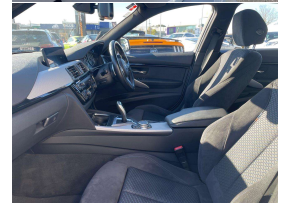

2017 BMW 330e M Performance Hybrid

VEHICLE INFORMATION

Cash Price

Includes GST,
Registration &
Licensing

$29,995

Finance this vehicle
from only

$103.83

per week*

Total Amount Payable

$35,995.37

finance
NOW

Gain peace of mind
with Mechanical
Breakdown Insurance.
Ask us how.

Body

4 door, Sedan

Odometer

61,000 km

Engine

2000 cc

Fuel Type

Hybrid

Transmission

Automatic

Wheels

19.0000"

VIN

WBA8E12070K795945

Reg No.

-

Ext Colour

White

History

-

Seats

5 seats

Interior

Grey Motorsport Velour

Audio

-

Stock ID

12616

2017 BMW 330e M-Performance Hybrid Sedan, Facelift Model 3 Series Plug-in Hybrid just 61,000kms from new!, 8 Speed Transmission, Upgraded 19 inch M Sports Alloys, M Velour Tri-colour Sports Seats, Radar Adaptive Cruise Control, Facelift i Drive NZ NAV/Bluetooth Phone and Music/Reverse Camera, Climate Air, Push Button Start, Multiple Airbags, ABS/ESP, Full Electrics etc. A very good looking BMW in White!. The best of both worlds- city EV range and low emissions with no Range Anxiety!

christchurch european | the european specialists

Phone 03 366 8328, Email sales@christchurcheuropean.co.nz
511 Blenheim Road, Sockburn, Christchurch 8042, New Zealand
www.christchurcheuropean.co.nz

Niki Mills - 021 353 315
Paul Mills - 022 536 0868
Josh Giles - 021 087 54777

* Finance calculation based on a 60 month term, 30% deposit and with an example annual fixed interest rate of 9.95%. Actual interest rate may be higher or lower. Includes an establishment fee of $205.00. Full term total amount payable of $35,995.37. Estimate only, not an offer of finance. Terms, conditions and lending criteria apply.