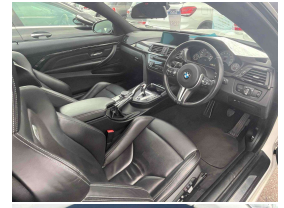

2015 BMW M4 DCT Coupe

VEHICLE INFORMATION

Cash Price

Includes GST,
Registration &
Licensing

$49,995

Finance this vehicle
from only

$172.40

per week*

Total Amount Payable

$59,822.23

finance
NOW

Gain peace of mind
with Mechanical
Breakdown Insurance.
Ask us how.

Body

2 door, Coupe

Odometer

93,000 km

Engine

3000 cc, Twin Turbo

Fuel Type

Petrol

Transmission

7 Speed Auto

Wheels

19.0000"

VIN

WBS3R920X0K341536

Reg No.

-

Ext Colour

White

History

-

Seats

4 seats

Interior

Black Leather M Sports Seats

Audio

-

Stock ID

13228

2015 BMW M4 DCT Coupe, 425 HP 3.0 Twin-Turbo Performance Coupe!, Factory M4 Sports Bodykit, Added Carbon Roof and Rear Spoiler, Heads-up display, Full Leather M4 Sports Seats with Heating, Factory 19 inch M4 Sport Alloys with Blue Brake Calipers, Privacy Glass, LED Lighting, Carbon interior inlays, Dual Sports Exhausts, M Sport Interior Stitching detail, Cruise Control, BMW I Drive with CD/Stereo/Bluetooth Streaming/NZ Navigation/AUX, Lane Assist, Push Button Start etc. A very fun car to drive and value for money Factory M BMW!

Arriving Soon, Small holding deposit will secure this vehicle pre-arrival.

christchurch european | the european specialists

Phone 03 366 8328, Email sales@christchurcheruropean.co.nz
511 Blenheim Road, Sockburn, Christchurch 8042, New Zealand
www.christchurcheruropean.co.nz

Niki Mills - 021 353 315
Paul Mills - 022 536 0868
Michael Mills - 022 043 3700

* Finance calculation based on a 60 month term, 30% deposit and with an example annual fixed interest rate of 9.95%. Actual interest rate may be higher or lower. Includes an establishment fee of $205.00. Full term total amount payable of $59,822.23. Estimate only, not an offer of finance. Terms, conditions and lending criteria apply.