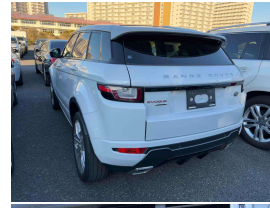

2015 Land Rover Range Rover Evoque 2.0T SI4

VEHICLE INFORMATION

Cash Price

Includes GST,
Registration &
Licensing

\$39,995

Finance this vehicle
from only

\$145.12

per week*

Engine

2000 cc

Fuel Type

Petrol

Transmission

9 Speed Automatic, 4WD

Wheels

20.0000"

2015 Range Rover Evoque SI4 HSE Dynamic 9-Speed Facelift, Popular White with Black Dynamic Leather Sports Seats, 20 inch HSE Dynamic Stealth Sports Alloys in Silver, Facelift LED Lighting, 9 Speed Automatic with Stop/Start, Added Radar Cruise Control, LR Touch infotainment with NZ NAV, Bluetooth Phone and Music Streaming, 360 and Reverse Cameras, Black Grill inserts, Heated Front and Rear Seats, Privacy Glass, LR 4WD Terrain response, Electric Tailgate, Meridian Surround Sound, Ambient Interior Lighting, Full Electrics etc. Hard to buy this good looking and low kms!