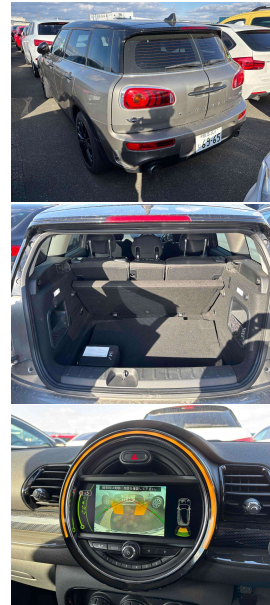

2015 Mini Cooper S Clubman Facelift

VEHICLE INFORMATION

Cash Price

Includes GST,
Registration &
Licensing

$24,995

Finance this vehicle
from only

$92.50

per week*

Total Amount Payable

$31,548.83

finance
NOW

Gain peace of mind
with Mechanical
Breakdown Insurance.
Ask us how.

Body

5 door, Station Wagon

Odometer

85,000 km

Engine

2000 cc, Turbo

Fuel Type

Petrol

Transmission

Automatic

Wheels

17.0000"

VIN

WMWLN720202D34281

Reg No.

-

Ext Colour

Grey Metallic

History

-

Seats

5 seats

Interior

Black Velour Sports Seats

Audio

-

Stock ID

13299

2015 Mini Cooper S Turbo Clubman, Hard to get Clubman-almost Wagon like Mini model! Attractive Grey Metallic with Cooper S Sports Alloys, Black Velour S Sports Seats, Automatic with Eco Green mode, Optional Black Roof and Wingmirrors, Push Button Start, 2.0 T S Performance, Privacy Glass, Chrome exterior detailing, Cruise Control, Factory Mini Bluetooth/CD/USB/AUX/NZ Navigation and Reverse Camera, Dual-opening rear suicide doors, Dual-zone Climate Air, Full Electrics, Remote Locking etc. A funky yet practical Mini option!

Arriving Soon, Small holding deposit will secure this vehicle pre-arrival.

christchurch european | the european specialists

Phone 03 366 8328, Email sales@christchurcheruropean.co.nz
511 Blenheim Road, Sockburn, Christchurch 8042, New Zealand
www.christchurcheruropean.co.nz

Niki Mills - 021 353 315
Paul Mills - 022 536 0868
Josh Giles - 021 087 54777

* Finance calculation based on a 60 month term, 30% deposit and with an example annual fixed interest rate of 10.95%. Actual interest rate may be higher or lower. Includes an establishment fee of $500.00 and a monthly maintenance fee of $10.00. Full term total amount payable of $31,548.83. Estimate only, not an offer of finance. Terms, conditions and lending criteria apply.