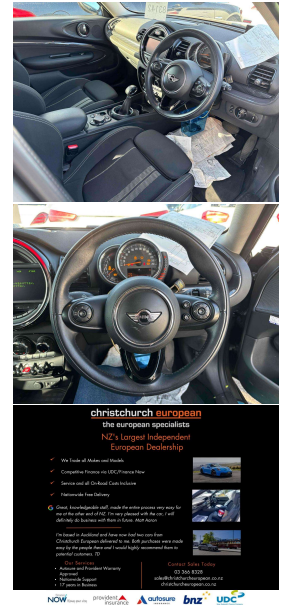

2015 Mini Cooper S Clubman Facelift

VEHICLE INFORMATION

Cash Price

Includes GST,
Registration &
Licensing

$24,995

Finance this vehicle
from only

$92.50

per week*

Total Amount Payable

$31,548.83

finance
NOW

Gain peace of mind
with Mechanical
Breakdown Insurance.
Ask us how.

Body

5 door, Station Wagon

Odometer

85,000 km

Engine

2000 cc, Turbo

Fuel Type

Petrol

Transmission

Automatic

Wheels

17.0000"

VIN

WMWLN720202D34281

Reg No.

-

Ext Colour

Grey Metallic

History

-

Seats

5 seats

Interior

Black Velour Sports Seats

Audio

-

Stock ID

13299

2015 Mini Cooper S Turbo Clubman, Hard to get Clubman-almost Wagon like Mini model! Attractive Grey Metallic with Cooper S Sports Alloys, Black Velour S Sports Seats, Automatic with Eco Green mode, Optional Black Roof and Wingmirrors, Push Button Start, 2.0 T S Performance, Privacy Glass, Chrome exterior detailing, Cruise Control, Factory Mini Bluetooth/CD/USB/AUX/NZ Navigation and Reverse Camera, Dual-opening rear suicide doors, Dual-zone Climate Air, Full Electrics, Remote Locking etc. A funky yet practical Mini option!

Arriving Soon, Small holding deposit will secure this vehicle pre-arrival.

christchurch european | the european specialists

Phone 03 366 8328, Email sales@christchurcheruropean.co.nz
511 Blenheim Road, Sockburn, Christchurch 8042, New Zealand
www.christchurcheruropean.co.nz

Niki Mills - 021 353 315
Paul Mills - 022 536 0868
Josh Giles - 021 087 54777

* Finance calculation based on a 60 month term, 30% deposit and with an example annual fixed interest rate of 10.95%. Actual interest rate may be higher or lower. Includes an establishment fee of $500.00 and a monthly maintenance fee of $10.00. Full term total amount payable of $31,548.83. Estimate only, not an offer of finance. Terms, conditions and lending criteria apply.