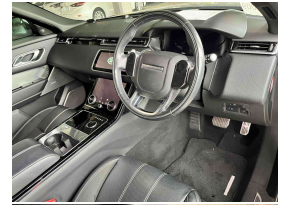

2018 Land Rover Range Rover Velar P250 R-

VEHICLE INFORMATION

Cash Price

Includes GST,
Registration &
Licensing

$59,995

Finance this vehicle
from only

$206.68

per week*

Total Amount Payable

$71,735.66

finance
NOW

Gain peace of mind
with Mechanical
Breakdown Insurance.
Ask us how.

Body

5 door, RV/SUV

Odometer

109,000 km

Engine

2000 cc

Fuel Type

Petrol

Transmission

8 Speed Automatic, 4WD

Wheels

22.0000"

VIN

SALYA2AX8JA742576

Reg No.

-

Ext Colour

Grey Metallic

History

-

Seats

5 seats

Interior

Black Leather

Audio

-

Stock ID

13287

2018 Range Rover Velar P250 2.0 Turbo R-Dynamic SE 4WD. Attractive and high-spec in Grey Metallic with Black Leather R-Dynamic Sports Seats, R-Dynamic Sports Grills and Bumpers, Black Roof option, Upgraded 22 inch R Dynamic Sports Alloys fitted, LED Lighting, Heads-up display, Radar Adaptive Cruise Control and Lane Assist, Fold-out Flush Door Handles, Touch Screen Virtual Glass Cockpit NZ Nav/Bluetooth Phone and Music Streaming/Apple Car Play/Reverse Camera, Heated Seats, Multiple Airbags, 8 Speed Automatic with Rotary Selector, Meridian Audio, Privacy Glass, Electric Tailgate and more! Ultra economical and very good buying here.

Arriving Soon, Small holding deposit will secure this vehicle pre-arrival.

christchurch european | the european specialists

Phone 03 366 8328, Email sales@christchurcheruropean.co.nz
511 Blenheim Road, Sockburn, Christchurch 8042, New Zealand
www.christchurcheruropean.co.nz

Niki Mills - 021 353 315
Paul Mills - 022 536 0868
Josh Giles - 021 087 54777

* Finance calculation based on a 60 month term, 30% deposit and with an example annual fixed interest rate of 9.95%. Actual interest rate may be higher or lower. Includes an establishment fee of $205.00. Full term total amount payable of $71,735.66. Estimate only, not an offer of finance. Terms, conditions and lending criteria apply.