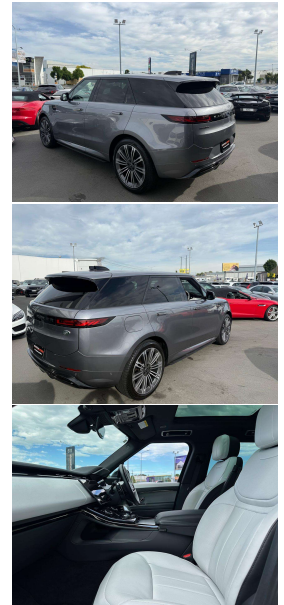

2023 Land Rover Range Rover Sport D300

VEHICLE INFORMATION

Cash Price

Includes GST,
Registration &
Licensing

\$189,995

Finance this vehicle
from only

\$652.35

per week*

Total Amount Payable

\$226,610.24

finance
NOW

Gain peace of mind
with Mechanical
Breakdown Insurance.
Ask us how.

Body

5 door, RV/SUV

Odometer

9,000 km

Engine

3000 cc

Fuel Type

Diesel

Transmission

8 Speed Automatic, 4WD

Wheels

23.0000"

2023 Range Rover Sport D300 Diesel R-Dynamic SE Latest Model. Just 9,000kms from new!, Attractive and easy-care Eiger Grey Metallic with Premium Cream Leather, Upgraded 23 inch Autobiography Factory Sports Alloys fitted, SVO Premium Bespoke Carpets, Dynamic Air Suspension, Privacy Glass, Heated/Electric Seats, Full Glass Panoramic Roof, Daytime LED Matrix Lighting, Running Boards fitted, Electric Tailgate, Flush Electric Door Handles, Meridian Surround Sound, Clear View Sight Camera, Full Virtual Dash Cluster with 3D NZ Nav/Apple Car Play/Reverse Camera/Bluetooth, Heated Steering Wheel, Radar Adaptive Cruise Control, Keyless entry, Full Electrics etc. Compare the value here for the very latest D300 model!.