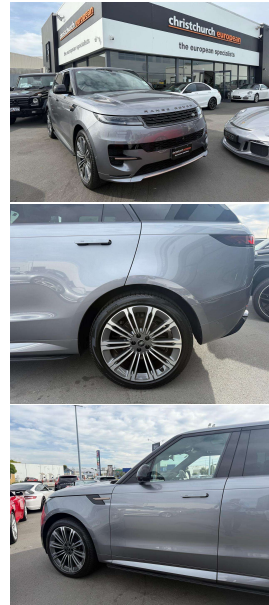

2023 Land Rover Range Rover Sport D300

VEHICLE INFORMATION

Cash Price

Includes GST,
Registration &
Licensing

\$189,995

Finance this vehicle
from only

\$652.35

per week*

Total Amount Payable

\$226,610.24

finance
NOW

Gain peace of mind
with Mechanical
Breakdown Insurance.
Ask us how.

Body

5 door, RV/SUV

Odometer

9,000 km

Engine

3000 cc

Fuel Type

Diesel

Transmission

8 Speed Automatic, 4WD

Wheels

23.0000"

2023 Range Rover Sport D300 Diesel R-Dynamic SE Latest Model. Just 9,000kms from new!, Attractive and easy-care Eiger Grey Metallic with Premium Cream Leather, Upgraded 23 inch Autobiography Factory Sports Alloys fitted, SVO Premium Bespoke Carpets, Dynamic Air Suspension, Privacy Glass, Heated/Electric Seats, Full Glass Panoramic Roof, Daytime LED Matrix Lighting, Running Boards fitted, Electric Tailgate, Flush Electric Door Handles, Meridian Surround Sound, Clear View Sight Camera, Full Virtual Dash Cluster with 3D NZ Nav/Apple Car Play/Reverse Camera/Bluetooth, Heated Steering Wheel, Radar Adaptive Cruise Control, Keyless entry, Full Electrics etc. Compare the value here for the very latest D300 model!.