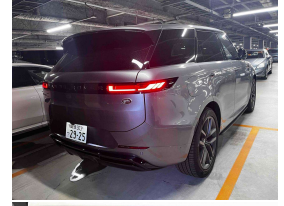

2023 Land Rover Range Rover Sport D300

VEHICLE INFORMATION

Cash Price

Includes GST,
Registration &
Licensing

\$189,995

Finance this vehicle
from only

\$652.35

per week*

Engine

3000 cc

Fuel Type

Diesel

Transmission

8 Speed Automatic, 4WD

Wheels

22.0000"

2023 Range Rover Sport D300 Diesel R-Dynamic SE Latest Model. Just 9,000kms from new!, Attractive and easy-care Grey Metallic with Premium Cream Leather, 22 inch R-Dynamic Style 5127 Satin Grey Sports Alloys, SVO Premium Bespoke Carpets, Dynamic Air Suspension, Privacy Glass, Heated/Electric Seats, Full Glass Panoramic Roof, Daytime LED Matrix Lighting, Electric Tailgate, Flush Electric Door Handles, Meridian Surround Sound, Full Virtual Dash Cluster with 3D NZ Nav/Apple Car Play/Reverse Camera/Bluetooth, Heated Steering Wheel, Radar Adaptive Cruise Control, Keyless entry, Full Electrics etc. Compare the value here for the very latest D300 model!.