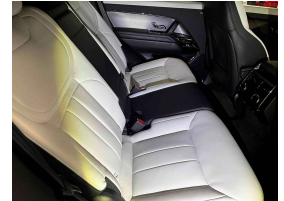

2023 Land Rover Range Rover Sport D300

VEHICLE INFORMATION

Cash Price

Includes GST,
Registration &
Licensing

$189,995

Finance this vehicle
from only

$652.35

per week*

Total Amount Payable

$226,610.24

finance
NOW

Gain peace of mind
with Mechanical
Breakdown Insurance.
Ask us how.

Body

5 door, RV/SUV

Odometer

9,000 km

Engine

3000 cc

Fuel Type

Diesel

Transmission

8 Speed Automatic, 4WD

Wheels

22.0000"

VIN

SAL1A2AWXPA151005

Reg No.

-

Ext Colour

Grey Metallic

History

-

Seats

5 seats

Interior

Cream Leather

Audio

-

Stock ID

13023

2023 Range Rover Sport D300 Diesel R-Dynamic SE Latest Model. Just 9,000kms from new!, Attractive and easy-care Grey Metallic with Premium Cream Leather, 22 inch R-Dynamic Style 5127 Satin Grey Sports Alloys, SVO Premium Bespoke Carpets, Dynamic Air Suspension, Privacy Glass, Heated/Electric Seats, Full Glass Panoramic Roof, Daytime LED Matrix Lighting, Electric Tailgate, Flush Electric Door Handles, Meridian Surround Sound, Full Virtual Dash Cluster with 3D NZ Nav/Apple Car Play/Reverse Camera/Bluetooth, Heated Steering Wheel, Radar Adaptive Cruise Control, Keyless entry, Full Electrics etc. Compare the value here for the very latest D300 model!.

Arriving Soon, Small holding deposit will secure this vehicle pre-arrival.

christchurch european | the european specialists

Phone 03 366 8328, Email sales@christchurcheuropean.co.nz
511 Blenheim Road, Sockburn, Christchurch 8042, New Zealand
www.christchurcheuropean.co.nz

Niki Mills - 021 353 315
Paul Mills - 022 536 0868
Michael Mills - 022 043 3700

* Finance calculation based on a 60 month term, 30% deposit and with an example annual fixed interest rate of 9.95%. Actual interest rate may be higher or lower. Includes an establishment fee of $205.00. Full term total amount payable of $226,610.24. Estimate only, not an offer of finance. Terms, conditions and lending criteria apply.