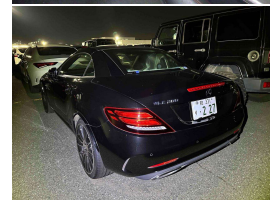

2016 Mercedes-Benz SLC 200 Hardtop Convertible

VEHICLE INFORMATION

Cash Price

Includes GST,
Registration &
Licensing

\$39,995

Finance this vehicle
from only

\$138.12

per week*

Total Amount Payable

\$47,908.80

finance
NOW

Body

2 door, Convertible

Odometer

69,000 km

Engine