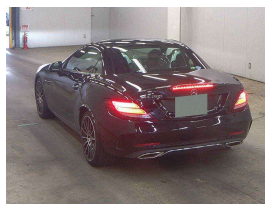

2016 Mercedes-Benz SLC 200 Hardtop Convertible

VEHICLE INFORMATION

Cash Price

Includes GST,
Registration &
Licensing

\$39,995

Finance this vehicle
from only

\$138.12

per week*

Total Amount Payable

\$47,908.80

finance
NOW

Body

2 door, Convertible

Odometer

69,000 km

Engine