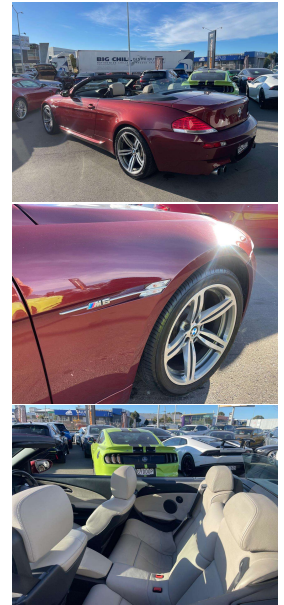

2007 BMW M6 5.0 V10 Cabriolet NZ New

VEHICLE INFORMATION

Cash Price

Includes GST,
Registration &
Licensing

\$39,995

Finance this vehicle
from only

\$138.12

per week*

Engine

5000 cc, V10

Fuel Type

Petrol

Transmission

Automatic

Wheels

18.0000"

2007 BMW M6 5.0 V10 SMG Soft-top Convertible, NZ New with Full History and a future very collectable model! Attractive and unique Wine Red Metallic with Ivory M Leather, Only 81,000kms from new!, Heated/Electric Seats, Electric Soft-top Roof, Dual M6 Sports Exhausts, Heads-up display, Carbon interior inlays, BMW I-Drive CD/Stereo/AUX/NZ Navigation/Bluetooth, Reverse Camera fitted, 507 BHP naturally aspirated 5.0 V10 performance, SMG Semi-Automatic, Push Button Start, Full Electrics and more. A very hard car to find and one to put away as the last of the V10s!