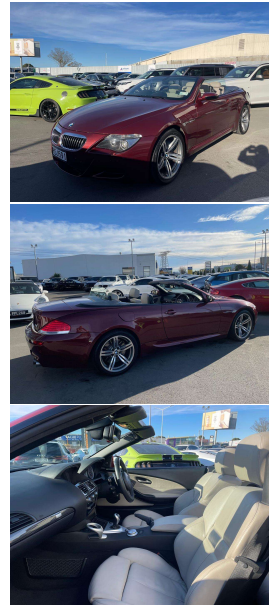

2007 BMW M6 5.0 V10 Cabriolet NZ New

VEHICLE INFORMATION

Cash Price

Includes GST,
Registration &
Licensing

\$39,995

Finance this vehicle
from only

\$138.12

per week*

Engine

5000 cc, V10

Fuel Type

Petrol

Transmission

Automatic

Wheels

18.0000"

2007 BMW M6 5.0 V10 SMG Soft-top Convertible, NZ New with Full History and a future very collectable model! Attractive and unique Wine Red Metallic with Ivory M Leather, Only 81,000kms from new!, Heated/Electric Seats, Electric Soft-top Roof, Dual M6 Sports Exhausts, Heads-up display, Carbon interior inlays, BMW I-Drive CD/Stereo/AUX/NZ Navigation/Bluetooth, Reverse Camera fitted, 507 BHP naturally aspirated 5.0 V10 performance, SMG Semi-Automatic, Push Button Start, Full Electrics and more. A very hard car to find and one to put away as the last of the V10s!