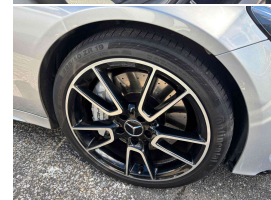

2016 Mercedes-Benz C 43 AMG Bi-Turbo Exclusive

VEHICLE INFORMATION

Cash Price

Includes GST,
Registration &
Licensing

$49,995

Finance this vehicle
from only

$180.21

per week*

Total Amount Payable

$61,852.21

finance
NOW

Body

5 door, Station Wagon

Odometer

76,000 km

Engine

3000 cc

Fuel Type

Petrol

Transmission

9 Speed Automatic, 4WD

Wheels

19.0000"

VIN

WDD2050264F423550

Reg No.

-

Ext Colour

Silver Metallic

History

-

Seats

5 seats

Interior

Black Leather AMG Sports Seats

Audio

-

Stock ID

13223

Gain peace of mind
with Mechanical
Breakdown Insurance.
Ask us how.

2016 Mercedes Benz C43 AMG Bi-Turbo 4Matic Exclusive Package Wagon, 3.0 V6 Bi-Turbo/270 KW combined with a 9 Speed Automatic gearbox for Performance and economy, 4Matic 4WD Practicality, LED Lighting, Upgraded 19 inch AMG Black Exclusive Sports Alloys, Dark Woodgrain inlays, Heated/Electric AMG Sports Seats, Heads-up display, Switchable Sports Exhaust Button, Burmester Premium Sound Package, DISTRONIC Adaptive Cruise Control, Panoramic Glass Sunroof, Mercedes Command CD/Stereo/AUX/NZ Navigation/Bluetooth Streaming, Alcantara Steering Wheel, Surround Camera system, Push Button Start, Full Electrics etc. Usable performance you can daily here!

Arriving Soon, Small holding deposit will secure this vehicle pre-arrival.

christchurch european | the european specialists

Phone 03 366 8328, Email sales@christchurcheruropean.co.nz
511 Blenheim Road, Sockburn, Christchurch 8042, New Zealand
www.christchurcheruropean.co.nz

Niki Mills - 021 353 315
Paul Mills - 022 536 0868
Josh Giles - 021 087 54777

* Finance calculation based on a 60 month term, 30% deposit and with an example annual fixed interest rate of 10.95%. Actual interest rate may be higher or lower. Includes an establishment fee of $500.00 and a monthly maintenance fee of $10.00. Full term total amount payable of $61,852.21. Estimate only, not an offer of finance. Terms, conditions and lending criteria apply.