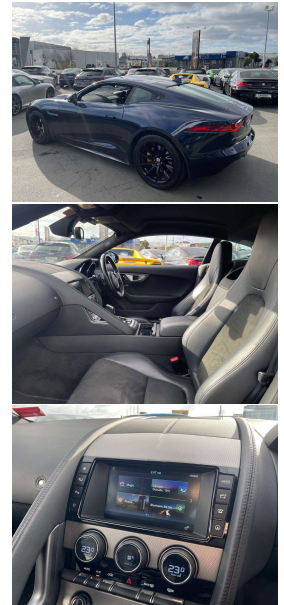

2016 Jaguar F-Type Supercharged Coupe Black

VEHICLE INFORMATION

Cash Price

Includes GST,
Registration &
Licensing

\$64,995

Finance this vehicle
from only

\$223.82

per week*

Engine

3000 cc, V6 Supercharged

Fuel Type

Petrol

Transmission

8 Speed Automatic

Wheels

19.0000"

Seats

2 seats

Interior

Black Part Leather

Audio

-

Stock ID

12762

2016 Jaguar F-Type Supercharged Black-Pack Facelift, NZ New vehicle with upgraded Black Package Sports Alloys and Grills, Added Yellow Brake Calipers, Switchable Sports Exhaust fitted, LED Lighting, Part Leather Sports Seats, Heated/Electric Seats, Added Heated Steering Wheel, Push Button Start, Full all-around Parking Sensors, Touch Screen NZ NAV/CD/Stereo/AUX/Bluetooth and Reverse Camera, Full Electrics etc. Hard to get Kiwi new like this!