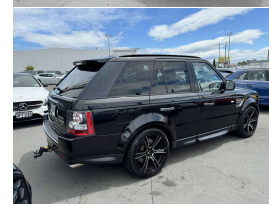

2009 Land Rover Range Rover Sport 5.0 V8

VEHICLE INFORMATION

Cash Price

Includes GST,
Registration &
Licensing

\$29,995

Finance this vehicle
from only

\$103.83

per week*

Total Amount Payable

\$35,995.37

finance
NOW

Body

5 door, RV/SUV

Odometer

155,000 km

Engine

5000 cc, V8 Supercharged

Fuel Type

Petrol

Transmission

Automatic, 4WD

Wheels

20.0000"

VIN

2009 Range Rover Sport 5.0 V8 HSE Supercharged Facelift, 2010 MY, Flagship 510 HP V8 Supercharged model, Santorini Black Metallic with Cream Premium HSE Leather, Added Black-Pack 20" DTM Inferno wheels, Heated Front and Rear Seats, Roof rails fitted, Piano Dark Woodgrain inlays, Privacy Glass, Harmon Kardon Surround Sound, Touch Screen Bluetooth Phone/CD/AUX/Reverse Camera, Full Electrics, Remote Locking etc. Full spec Luxury with phenomenal performance!