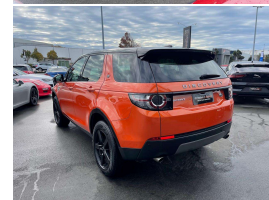

# 2015 Land Rover Discovery Sport HSE 7 Seater

### Cash Price

Includes GST,  
Registration &  
Licensing

**\$39,995**

Body  
5 door, SUV

Odometer  
92,000 km

Engine  
2000 cc, Turbo

Fuel Type  
Petrol

Transmission  
Automatic, 4WD

Wheels  
18.0000"

VIN  
-

Reg No.  
PJQ254

Ext Colour  
Phoenix Orange

History  
-

Seats  
7 seats

Interior  
Light Grey Leather

Audio  
-