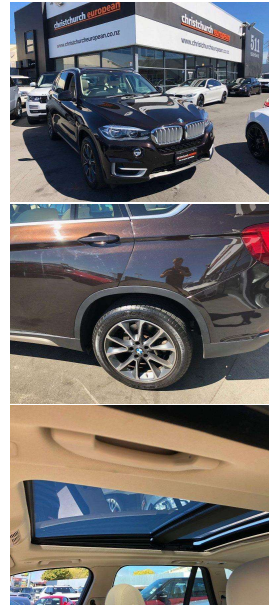

2014 BMW X5 35D X-Drive X-Line New Shape

VEHICLE INFORMATION

Cash Price

Includes GST,
Registration &
Licensing

\$34,995

Finance this vehicle
from only

\$120.98

per week*

Engine

3000 cc

Fuel Type

Diesel

Transmission

8 Speed Auto, 4WD

Wheels

20.0000"

2014 BMW X5 35D X-Drive X-Line Facelift New Shape, Unique in factory Sparkling Brown Metallic with Cream Leather. 3.0 Twin-Turbo Diesel performance, Heated/Electric/Memory Seats, Comfort Access with Auto Tailgate, LED Headlights, Full Glass Panoramic Sunroof, Auto-Tailgate, Black 19 inch Sports Alloys, Surround View Cameras, Roof-rails, BMW New Gen I-Drive with Bluetooth Phone and Music Streaming/CD/AUX/USB/NZ Navigation, Push Button Start, Full Electrics etc. Just 1 NZ Owner and priced to sell at this price today!