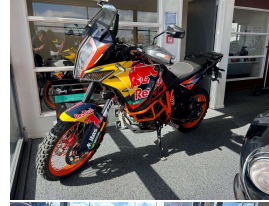

2019 KTM 1290 Super Adventure R

VEHICLE INFORMATION

Cash Price

Includes GST,
Registration &
Licensing

\$13,995

Finance this vehicle
from only

\$48.98

per week*

Total Amount Payable

\$16,933.88

finance
NOW

Body

Road Sports

Odometer

50,000 km

Engine

Orange

History

-

Gain peace of mind
with Mechanical
Breakdown Insurance.
Ask us how.

VIN

-

Stock ID

12366

2019 KTM 1290 Super Adventure R Motorbike, 1 NZ owner!, Full Red Bull/KTM Livery Style Pack, Heated Grips, Built-in Radar detector, Upgraded Akrapovic Exhaust, Powder-coated Hubs and Wheels, All-Terrain Tyres, Push Button Start, Traction Control, Brembo Brakes, All Terrain Ride Settings, Music/Nav Compatible, Protective Fairings and Grip guards. Great value for an Adventure R! The Go-everywhere model.