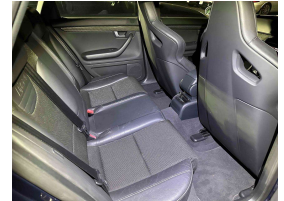

2006 Audi RS4 4.2 V8 6 Spd Manual Sedan

VEHICLE INFORMATION

Cash Price

Includes GST,
Registration &
Licensing

$39,995

Finance this vehicle
from only

$138.12

per week*

Total Amount Payable

$47,908.80

finance
NOW

Gain peace of mind
with Mechanical
Breakdown Insurance.
Ask us how.

Body

4 door, Sedan

Odometer

101,000 km

Engine

4200 cc, V8

Fuel Type

Petrol

Transmission

6-Speed Manual, 4WD

Wheels

19.0000"

VIN

-

Reg No.

-

Ext Colour

Dark Blue Metallic

History

-

Seats

-

Interior

RS Bucket Seats

Audio

-

Stock ID

12484

2006 Audi RS4 4.2 V8 FSI Quattro 6 Speed Manual Sedan, Rare car! The very last of the Manual V8 RS4s and now highly collectable worldwide. Part Leather RS Bucket Sports Seats fitted, Heated/Electric Seats, RS Flat Bottom Steering Wheel, 19 inch RAYS Black Sports Alloys fitted, Red Brake Calipers, Carbon interior inlays, Push Button Start, Upgraded Touch Screen Apple Car Play with Reverse Camera fitted on arrival, Climate Air, Multiple Airbags, Full Electrics etc. A very fun to drive car!. Be quick.

Arriving Soon, Small holding deposit will secure this vehicle pre-arrival.

christchurch european | the european specialists

Phone 03 366 8328, Email sales@christchurcheuropean.co.nz
511 Blenheim Road, Sockburn, Christchurch 8042, New Zealand
www.christchurcheuropean.co.nz

Niki Mills - 021 353 315
Paul Mills - 022 536 0868
Michael Mills - 022 043 3700

* Finance calculation based on a 60 month term, 30% deposit and with an example annual fixed interest rate of 9.95%. Actual interest rate may be higher or lower. Includes an establishment fee of $205.00. Full term total amount payable of $47,908.80. Estimate only, not an offer of finance. Terms, conditions and lending criteria apply.