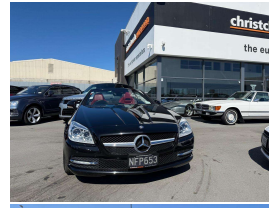

2012 Mercedes-Benz SLK 350 Hardtop Convertible

VEHICLE INFORMATION

Cash Price

Includes GST,
Registration &
Licensing

$29,995

Finance this vehicle
from only

$110.04

per week*

Total Amount Payable

$37,609.51

finance
NOW

Gain peace of mind
with Mechanical
Breakdown Insurance.
Ask us how.

Body

2 door, Convertible

Odometer

89,000 km

Engine

3500 cc

Fuel Type

Petrol

Transmission

7 Speed Auto

Wheels

20.0000"

VIN

-

Reg No.

NFP653

Ext Colour

Black Metallic

History

-

Seats

2 seats

Interior

Bordeaux Leather Sports Seats

Audio

-

Stock ID

13554

2012 Mercedes Benz SLK 350 Blue-Efficiency Hardtop Convertible, Just 89,000kms from new!, Black Metallic with Premium Bordeaux Red Leather interior, 7G 7-Speed Automatic, Upgraded 20 inch Black DTM Sports Alloys fitted, Heated/Electric Seats, Full Electric Fold-away Hardtop roof, LED Lighting, Parking Sensors, Headscarf Neck Heather, NZ Nav/Bluetooth/Reverse Camera, Multiple Airbags, ABS/ESP, ABS, Full Electrics, Black Plates etc. A car you can use all year round!

christchurch european | the european specialists

Phone 03 366 8328, Email sales@christchurcheuropean.co.nz
511 Blenheim Road, Sockburn, Christchurch 8042, New Zealand
www.christchurcheuropean.co.nz

Niki Mills - 021 353 315
Paul Mills - 022 536 0868
Josh Giles - 021 087 54777

* Finance calculation based on a 60 month term, 30% deposit and with an example annual fixed interest rate of 10.95%. Actual interest rate may be higher or lower. Includes an establishment fee of $500.00 and a monthly maintenance fee of $10.00. Full term total amount payable of $37,609.51. Estimate only, not an offer of finance. Terms, conditions and lending criteria apply.