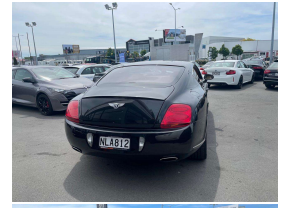

2007 Bentley Continental GT 6.0 W12 Coupe

VEHICLE INFORMATION

Cash Price

Includes GST,
Registration &
Licensing

\$59,995

Finance this vehicle
from only

\$206.68

per week*

Engine

6000 cc, W12

Fuel Type

Petrol

Transmission

Automatic, 4WD

Wheels

19.0000"

2007 Bentley Continental GT 6.0 W12 Coupe, Attractive Black Metallic with Cream Leather/Tan Two-Tone finish, Multiple upgrades included such as 22 inch Avanti Sports Alloys fitted, Tesla Style full Large Touch Screen NZ NAV/Google Maps/Bluetooth/AUX/Stereo/Reverse Camera installed (very clever!), Carbon inlays package, Bentley Chrome Grill and detailing, Heated/Electric/Memory Seats, 561 Bhp 6.0 W12 Twin-turbo performance, Breitling Dash Clock, 4Motion 4WD, Rear Boot lip spoiler, Leather Headlining, Reverse Camera, Air Suspension, Climate Air, Push Button Keyless start, Paddleshift, Cruise Control, Remote Locking, Multiple Airbags etc. Over 350k when new. Class and Performance here!