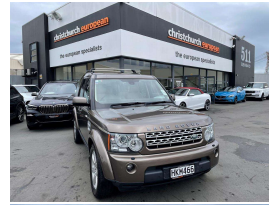

2010 Land Rover Discovery 4 3.0 SDV6 Diesel XS 7

VEHICLE INFORMATION

Cash Price

Includes GST,
Registration &
Licensing

\$29,995

Finance this vehicle
from only

\$103.83

per week*

Total Amount Payable

\$35,995.37

finance
NOW

Gain peace of mind
with Mechanical
Breakdown Insurance.
Ask us how.

Body

5 door, SUV / 4x4

Odometer

224,000 km

Engine

3000 cc, SDV6

Fuel Type

Diesel

Transmission

Automatic, 4WD

Wheels

19.0000"

2010 Land Rover Discovery 4 3.0 SDV6 Diesel XS 7 Seater, Last owner 7 years and originally imported and sold by ourselves in 2014. Up-rated 3.0 SDV6 Diesel engine, Full Leather, Heated Seats, 7 Seats with fold-away rears, Parking Sensors, Air Suspension, Climate Air, Harmon Kardon Surround Sound, NZ Navigation and Bluetooth Phone, Push Button Start, Cruise Control, Mudflaps fitted, Roof Rails and Racks fitted, Towbar fitted, Full Electrics etc. A very unique colour-combination. Always popular!.