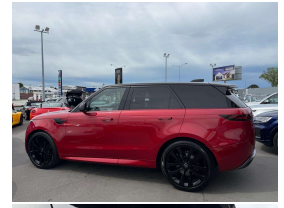

2022 Land Rover Range Rover Sport D350 HSE

VEHICLE INFORMATION

Cash Price

Includes GST,
Registration &
Licensing

\$189,995

Finance this vehicle
from only

\$652.35

per week*

Engine

3000 cc

Fuel Type

Diesel

Transmission

8 Speed Automatic, 4WD

Wheels

23.0000"

Seats

5 seats

Interior

Black Leather

Audio

-

Stock ID

12716

2022 Range Rover Sport D350 First Edition New Model, The top of the line D350 Diesel (350 BHP) new Range Rover Sport model in Attractive Wine Red Metallic with Black Leather combination, Upgraded 23" SV Gloss Black Sports Alloys, Panoramic Glass Roof, Heads-up display, Heated/Electric Leather Seats, Black Exterior package, Clear View site interior Mirror, LED Matrix Lighting, Flush Electric Door Handles, Electric fold-away Running Boards fitted, Full Virtual Dash Cluster with 3D NZ Nav/Apple Car Play/360 Cameras/Bluetooth Streaming, Heated Steering Wheel, Wireless phone charging, Radar Adaptive Cruise Control, Meridian Surround Sound etc and more. A very good spec and colour here which is priced to sell!