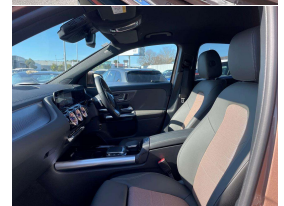

2021 Mercedes-Benz EQA 250 Full-Electric SUV

VEHICLE INFORMATION

Cash Price

Includes GST,
Registration &
Licensing

$59,995

Finance this vehicle
from only

$206.68

per week*

Total Amount Payable

$71,735.66

finance
NOW

Gain peace of mind
with Mechanical
Breakdown Insurance.
Ask us how.

Body

5 door, RV/SUV

Odometer

4,000 km

Engine

0 cc

Fuel Type

Electric

Transmission

Automatic

Wheels

17.0000"

VIN

W1N2437012J021206

Reg No.

QHR265

Ext Colour

Bronze Metallic

History

-

Seats

5 seats

Interior

Black Part Leather

Audio

-

Stock ID

11846

2021 Mercedes Benz EQA 250 Full Electric SUV, Stunning and rare Bronze Metallic Mercedes Benz Luxury EV, 140KW Electric Battery with up to 400kms range per charge, Full Radar Assist Package with Adaptive Cruise Control and Lane Assist, Heads-up display, Heated/Electric Seats, 360 Cameras, Ambient Interior Lighting, Full Virtual Dash with NZ NAV/Bluetooth Streaming/Car Play/Radio etc, Electric Tailgate, LED Lighting, Keyless Go, Multiple Airbags, Full Electrics etc. Just 4,000kms and like new. This model makes sense in so many ways.

Note- Home Fast Charge solutions available to be installed in conjunction with Entire Electrical Ltd (Branches nationwide). Enquire for further details.

christchurch european | the european specialists

Phone 03 366 8328, Email sales@christchurcheruropean.co.nz
511 Blenheim Road, Sockburn, Christchurch 8042, New Zealand
www.christchurcheruropean.co.nz

Niki Mills - 021 353 315
Paul Mills - 022 536 0868
Josh Giles - 021 087 54777

* Finance calculation based on a 60 month term, 30% deposit and with an example annual fixed interest rate of 9.95%. Actual interest rate may be higher or lower. Includes an establishment fee of $205.00. Full term total amount payable of $71,735.66. Estimate only, not an offer of finance. Terms, conditions and lending criteria apply.