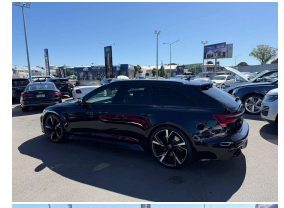

2020 Audi RS6 4.0 V8T Black Edition New Model

VEHICLE INFORMATION

Cash Price

Includes GST,
Registration &
Licensing

\$149,995

Finance this vehicle
from only

\$515.22

per week*

Total Amount Payable

\$178,956.52

finance
NOW

Gain peace of mind
with Mechanical
Breakdown Insurance.
Ask us how.

Body

5 door, Station Wagon

Odometer

24,000 km

Engine

4000 cc, V8 Bi-Turbo

Fuel Type

Petrol

Transmission

8 Speed Automatic, 4WD

Wheels

22.0000"

2020 Audi RS6 4.0 V8T Black Edition Latest Model, Latest Shape RS6 in the best colour combination of Black Metallic with Black Leather RS Sports Seats, Just 24,000kms from new, 22 inch Black Sports Alloys, Black Badging, RS Styling Sports Package including Alcantara Steering Wheel, HD Matrix Lighting, Black Roof Rails and Window Surrounds, Heated/Ventilated Cooling Sports Seats, Glass Cockpit NZ NAV/CD/AUX/Bluetooth Streaming, Lane Departure Warning, Air Suspension, Bang and Olufsen Premium Sound Package, All Wheel and Dynamic Steering with Top speed enhancement, European Plates, Full Electrics etc. An 800NM/441 KW Quattro Daily Rocketship.