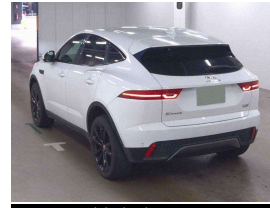

2018 Jaguar E-Pace D 180 Diesel R-Dynamic S

VEHICLE INFORMATION

Cash Price

Includes GST,
Registration &
Licensing

\$44,995

Finance this vehicle
from only

\$155.26

per week*

Total Amount Payable

\$53,865.51

finance
NOW

Gain peace of mind
with Mechanical
Breakdown Insurance.
Ask us how.

Body

5 door, RV/SUV

Odometer

87,000 km

Engine

2000 cc

Fuel Type

Diesel

Transmission

8 Speed Automatic, 4WD

Wheels

20.0000"

2018 Jaguar E-Pace D180 R-Dynamic S AWD, Attractive White with Black Leather, Ultra-economical 2.0 Diesel, High spec vehicle with Heated/Cooling/Memory Seats, Radar Adaptive Cruise Control, Heads-up display, 8 Speed Automatic Heated Steering Wheel, Push Button Start, Privacy Glass, Lane Keep Assist, 360 Surround Cameras, 20 inch Sports Alloys in Gloss Black, Ambient Lighting, LED Lighting, Touch Screen NZ NAV/CD/AUX/Bluetooth Phone and Music Streaming, Climate Air, Multiple Airbags, Electric Tailgate and much more. Very good value for money here for the current shape!