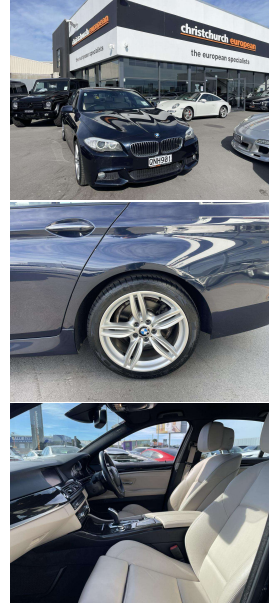

2012 BMW 530D Motorsport

VEHICLE INFORMATION

Cash Price

Includes GST,
Registration &
Licensing

$24,995

Finance this vehicle
from only

$86.69

per week*

Total Amount Payable

$30,038.65

finance
NOW

Gain peace of mind
with Mechanical
Breakdown Insurance.
Ask us how.

Body

4 door, Sedan

Odometer

117,000 km

Engine

3000 cc, Diesel

Fuel Type

Diesel

Transmission

8 Speed Automatic

Wheels

20.0000"

VIN

-

Reg No.

QNH901

Ext Colour

Blue Metallic

History

NZ New

Seats

5 seats

Interior

Ivory Leather

Audio

CD Player

Stock ID

12497

2012 BMW 530d Motorsport Facelift Sedan, NZ New vehicle with Full History, 8 Speed Automatic, Navy Blue Metallic with Ivory Leather, Full Motorsport Body Styling, Heated/Electric Seats, BMW I Drive with NZ Navigation/Bluetooth Phone and Music/CD/Stereo and Reverse Camera, Multiple Airbags, Full Electrics and more. Roomy and Super-economical model!

christchurch european

the european specialists

Phone 03 366 8328, Email sales@christchurcheruropean.co.nz
511 Blenheim Road, Sockburn, Christchurch 8042, New Zealand
www.christchurcheruropean.co.nz

Niki Mills - 021 353 315
Paul Mills - 022 536 0868
Michael Mills - 022 043 3700

* Finance calculation based on a 60 month term, 30% deposit and with an example annual fixed interest rate of 9.95%. Actual interest rate may be higher or lower. Includes an establishment fee of $205.00. Full term total amount payable of $30,038.65. Estimate only, not an offer of finance. Terms, conditions and lending criteria apply.