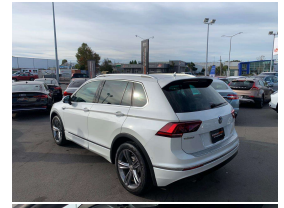

2017 Volkswagen Tiguan R Line TSI New Model

VEHICLE INFORMATION

Cash Price

Includes GST,
Registration &
Licensing

\$29,995

Finance this vehicle
from only

\$103.83

per week*

Engine

1400 cc, TSI

Fuel Type

Petrol

Transmission

8 Speed Automatic

Wheels

20.0000"

2017 Volkswagen Tiguan TSI R Line New Model, Very popular mid-size SUV, 8 Speed Automatic combined with a 1.4 TSI Petrol engine for unbeatable economy!, R Line Sports Body Styling and 20" R Line Sports Alloys, Heated Seats, Radar Adaptive Cruise and Lane Assist monitors, Full Virtual Dash cluster, LED Matrix Lighting, Touch Screen NZ NAV/CD/AUX/Apple Car Play/Android Audio etc, 360 Cameras, Rear Picnic Tables, Full Electrics etc. A very popular model on NZ roads.