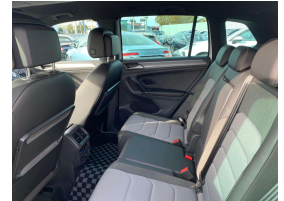

2017 Volkswagen Tiguan R Line TSI New Model

VEHICLE INFORMATION

Cash Price

Includes GST,
Registration &
Licensing

$29,995

Finance this vehicle
from only

$103.83

per week*

Total Amount Payable

$35,995.37

finance
NOW

Gain peace of mind
with Mechanical
Breakdown Insurance.
Ask us how.

Body

5 door, RV/SUV

Odometer

124,000 km

Engine

1400 cc, TSI

Fuel Type

Petrol

Transmission

8 Speed Automatic

Wheels

20.0000"

VIN

WVGZZZ5NZJW814567

Reg No.

NMB486

Ext Colour

White

History

-

Seats

5 seats

Interior

Grey/Black R Line Velour

Audio

-

Stock ID

11375

2017 Volkswagen Tiguan TSI R Line New Model, Very popular mid-size SUV, 8 Speed Automatic combined with a 1.4 TSI Petrol engine for unbeatable economy!, R Line Sports Body Styling and 20" R Line Sports Alloys, Heated Seats, Radar Adaptive Cruise and Lane Assist monitors, Full Virtual Dash cluster, LED Matrix Lighting, Touch Screen NZ NAV/CD/AUX/Apple Car Play/Android Audio etc, 360 Cameras, Rear Picnic Tables, Full Electrics etc. A very popular model on NZ roads.

christchurch european

the european specialists

Phone 03 366 8328, Email sales@christchurcheuropean.co.nz
511 Blenheim Road, Sockburn, Christchurch 8042, New Zealand
www.christchurcheuropean.co.nz

Niki Mills - 021 353 315
Paul Mills - 022 536 0868
Michael Mills - 022 043 3700

* Finance calculation based on a 60 month term, 30% deposit and with an example annual fixed interest rate of 9.95%. Actual interest rate may be higher or lower. Includes an establishment fee of $205.00. Full term total amount payable of $35,995.37. Estimate only, not an offer of finance. Terms, conditions and lending criteria apply.