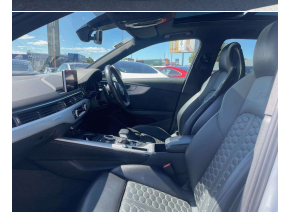

2018 Audi RS4 Quattro 2.9T New Shape Avant

VEHICLE INFORMATION

Cash Price

Includes GST,
Registration &
Licensing

$79,995

Finance this vehicle
from only

$275.25

per week*

Total Amount Payable

$95,562.51

finance
NOW

Gain peace of mind
with Mechanical
Breakdown Insurance.
Ask us how.

Body

5 door, Station Wagon

Odometer

70,000 km

Engine

2900 cc, Twin Turbo

Fuel Type

Petrol

Transmission

8 Speed Automatic, 4WD

Wheels

20.0000"

VIN

-

Reg No.

PCY199

Ext Colour

Ibis White

History

-

Seats

5 seats

Interior

Black Leather RS Sports Seats

Audio

-

Stock ID

12305

2018 Audi RS4 Quattro 2.9T New Shape Avant, NZ New vehicle with Full Audi History. Attractive Ibis White with Black Valcona RS Leather Seats, 331KW 4WD Twin-Turbo Wagon rocketship fitted with 20" 5-Spoke Forged RS4 Sports Alloys and Red Brake Calipers, Electric Panoramic Glass Sunroof, Dynamic Ride Control, Heads-up display, Heated/Massaging Leather Sports Seats, Silver interior inlays, Radar Cruise Control, Apple Car Play/Audi MMI/CD/Stereo/Bluetooth/NZ Navigation/Front and Rear Camera, Full Virtual Dash, Black Exterior Package styling, LED Lighting, Towbar fitted, Full Electrics etc. One of Audi's best performance Wagons!

christchurch european

the european specialists

Phone 03 366 8328, Email sales@christchurcheruropean.co.nz
511 Blenheim Road, Sockburn, Christchurch 8042, New Zealand
www.christchurcheruropean.co.nz

Niki Mills - 021 353 315
Paul Mills - 022 536 0868
Michael Mills - 022 043 3700

* Finance calculation based on a 60 month term, 30% deposit and with an example annual fixed interest rate of 9.95%. Actual interest rate may be higher or lower. Includes an establishment fee of $205.00. Full term total amount payable of $95,562.51. Estimate only, not an offer of finance. Terms, conditions and lending criteria apply.