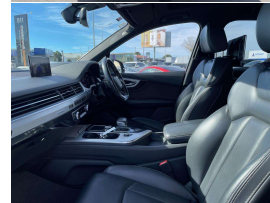

2016 Audi Q7 3.0 TDI S Line 200KW New Shape

VEHICLE INFORMATION

Cash Price

Includes GST,
Registration &
Licensing

$44,995

Finance this vehicle
from only

$155.26

per week*

Total Amount Payable

$53,865.51

finance
NOW

Gain peace of mind
with Mechanical
Breakdown Insurance.
Ask us how.

Body

5 door, RV/SUV

Odometer

169,000 km

Engine

3000 cc

Fuel Type

Diesel

Transmission

8 Speed Automatic, 4WD

Wheels

21.0000"

VIN

-

Reg No.

MNB596

Ext Colour

Orca Black

History

-

Seats

7 seats

Interior

Black Leather

Audio

-

Stock ID

12467

2016 Audi Q7 3.0 TDI S Line 200KW New Shape, High-Spec New Model Q7, 8 Speed Automatic, Orca Black Metallic with Black Leather, Only 1 NZ Owner- imported by ourselves, 21" Turbine Design upgraded Sports Alloys, Heated/Electric Seats, Dual Rear Audi Entertainment Screens, Panoramic Glass Roof, BOSE Audio system, Added Heads-up display, Audi Virtual Cockpit with NZ Nav/CD/AUX/Bluetooth and Camera, Double Glazed Privacy Glass, Wireless Phone Charging, LED Lighting, Push Button Start, 7 Seats etc. A late model and full-spec Luxury 7 Seater priced to sell!

christchurch european

the european specialists

Phone 03 366 8328, Email sales@christchurcheruropean.co.nz
511 Blenheim Road, Sockburn, Christchurch 8042, New Zealand
www.christchurcheruropean.co.nz

Niki Mills - 021 353 315
Paul Mills - 022 536 0868
Michael Mills - 022 043 3700

* Finance calculation based on a 60 month term, 30% deposit and with an example annual fixed interest rate of 9.95%. Actual interest rate may be higher or lower. Includes an establishment fee of $205.00. Full term total amount payable of $53,865.51. Estimate only, not an offer of finance. Terms, conditions and lending criteria apply.