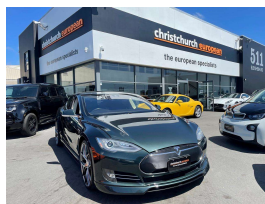

2014 Tesla Model S 85 Sports

VEHICLE INFORMATION

Cash Price

Includes GST,
Registration &
Licensing

$59,995

Finance this vehicle
from only

$206.68

per week*

Total Amount Payable

$71,735.66

finance
NOW

Body

5 door, Sedan

Odometer

57,000 km

Engine

0 cc

Fuel Type

Electric

Transmission

Automatic

Wheels

22.0000"

VIN

5YJSB7H10EFP60673

Reg No.

QHR254

Ext Colour

Green Metallic

History

-

Seats

5 seats

Interior

Black Part Leather

Audio

-

Stock ID

11413

Gain peace of mind
with Mechanical
Breakdown Insurance.
Ask us how.

2014 Tesla Model S 85 Sedan, Very unique Dark Green Metallic with Black Part-Leather combination, Upgraded 22 inch WALD Sports Alloys fitted with additional Sports Styling Package Bodykit, Large Tesla Touch Screen interface with Google NZ Navigation Maps/CD/AUX/Bluetooth Phone/Music Streaming, Tesla Auto-Pilot, Heated Seats, Tesla Cruise Assist, Electric Tailgate, Climate Air, ABS Brakes, Digital Dash, Full Electrics etc. The premium luxury Electric vehicle option in the marketplace.

Note- Home Fast Charge solutions available to be installed in conjunction with Entire Electrical Ltd (Branches nationwide). Enquire for further details.

christchurch european | the european specialists

Phone 03 366 8328, Email sales@christchurcheruropean.co.nz
511 Blenheim Road, Sockburn, Christchurch 8042, New Zealand
www.christchurcheruropean.co.nz

Niki Mills - 021 353 315
Paul Mills - 022 536 0868
Michael Mills - 022 043 3700

* Finance calculation based on a 60 month term, 30% deposit and with an example annual fixed interest rate of 9.95%. Actual interest rate may be higher or lower. Includes an establishment fee of $205.00. Full term total amount payable of $71,735.66. Estimate only, not an offer of finance. Terms, conditions and lending criteria apply.