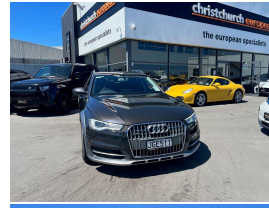

2015 Audi A6 3.0 TDI Quattro Diesel Allroad

VEHICLE INFORMATION

Cash Price

Includes GST,
Registration &
Licensing

\$29,995

Finance this vehicle
from only

\$103.83

per week*

Engine

3000 cc, V6

Fuel Type

Diesel

Transmission

Tiptronic, 4WD

Wheels

18.0000"

2015 Audi A6 Allroad 3.0 TDI Quattro Wagon, NZ new vehicle with Audi service history, Facelift model A6 with revised Grill and LED headlights, Factory 18" alloys, Towbar fitted, Keyless entry, LED Daytime Running lights, Electric/Heated/Memory seats, Factory Audi MMI multimedia with Bluetooth Streaming, Auto stop-start, Cruise control, 4WD Descent control, Air Suspension, Quattro 4WD, Privacy glass and much more. Very practical and economical wagon!