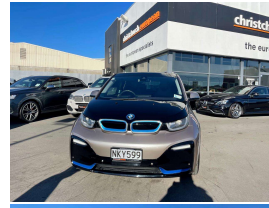

# 2014 BMW i3 Range Extender Semi-Electric

### Odometer

86,000 km

### Engine

640 cc