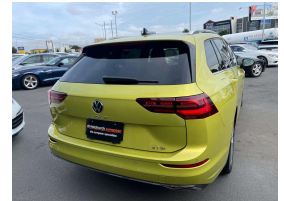

2021 Volkswagen Golf E TSI 1.5 Mild Hybrid

VEHICLE INFORMATION

Cash Price

Includes GST,
Registration &
Licensing

\$36,995

Finance this vehicle
from only

\$127.83

per week*

Engine

1500 cc

Fuel Type

Hybrid

Transmission

Automatic

Wheels

19.0000"