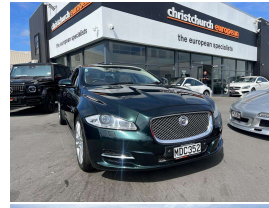

2013 Jaguar XJ XJL LWB V6 Supercharged

VEHICLE INFORMATION

Cash Price

Includes GST,
Registration &
Licensing

\$29,995

Finance this vehicle
from only

\$103.83

per week*

Engine

3000 cc

Fuel Type

Petrol

Transmission

8 Speed Automatic

Wheels

19.0000"

Seats

5 seats

Interior

Cream Leather

Audio

-

Stock ID

12406

2013 Jaguar XJL LWB 3.0 V6 Supercharged Sedan, Signature Jaguar Racing Green Metallic with Cream Leather combination, Harder to get Long Wheel Base spec with rear Luxury Seating with lots of additional rear leg room!, Factory XJ Alloys, Heated/Electric Seats, Panoramic Glass Sunroof, LED Lighting, Chrome Grill detailing and Window surrounds, Electric Tailgate, Woodgrain inlays, Multiple Airbags, Radar Adaptive Cruise Control, Touch Screen NZ NAV/Bluetooth Phone and Music/Reverse Camera, Full Electrics etc. Will suit a Jaguar enthusiast this spec and colour!