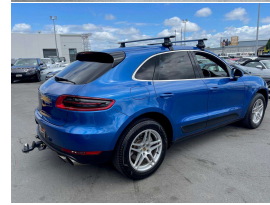

2014 Porsche Macan S 3.0 Twin-Turbo V6

VEHICLE INFORMATION

Cash Price

Includes GST,
Registration &
Licensing

$49,995

Finance this vehicle
from only

$172.40

per week*

Total Amount Payable

$59,822.23

finance
NOW

Gain peace of mind
with Mechanical
Breakdown Insurance.
Ask us how.

Body

5 door, RV/SUV

Odometer

90,000 km

Engine

3000 cc, V6 Turbo

Fuel Type

Petrol

Transmission

7 Speed PDK, 4WD

Wheels

18.0000"

VIN

-

Reg No.

PPW211

Ext Colour

Electric Blue Metallic

History

-

Seats

5 seats

Interior

Grey Leather/Velour

Audio

-

Stock ID

11485

2014 Porsche Macan S 3.0 V6 Twin-Turbo 4WD, 250 KW 3.0 V6 Twin-Turbo model, Attractive Electric Blue Metallic Colour with Grey Two-Tone Leather Sports Seats, Factory 18 inch S Alloys, Thule Roof Racks and Towbar fitted, Heated/Electric Seats, Touch Screen NZ Radio/Bluetooth and Apple Car Play unit, Brilliant 7 Speed PDK Gearbox, Multiple Airbags, Cruise Control, Privacy Glass, Piano Wood inlays, Auto Lights, Full Electrics etc.. A very popular Porsche model!.

christchurch european

the european specialists

Phone 03 366 8328, Email sales@christchurcheruropean.co.nz
511 Blenheim Road, Sockburn, Christchurch 8042, New Zealand
www.christchurcheruropean.co.nz

Niki Mills - 021 353 315
Paul Mills - 022 536 0868
Michael Mills - 022 043 3700

* Finance calculation based on a 60 month term, 30% deposit and with an example annual fixed interest rate of 9.95%. Actual interest rate may be higher or lower. Includes an establishment fee of $205.00. Full term total amount payable of $59,822.23. Estimate only, not an offer of finance. Terms, conditions and lending criteria apply.